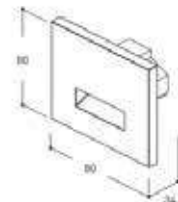

Fonda

TAL452047 (wit)

- LED
- Niet dimbaar
- 80 x 80 x 34 mm

230V	
CRI>80	IP20
3000K	60lm

72,00 €

RZB